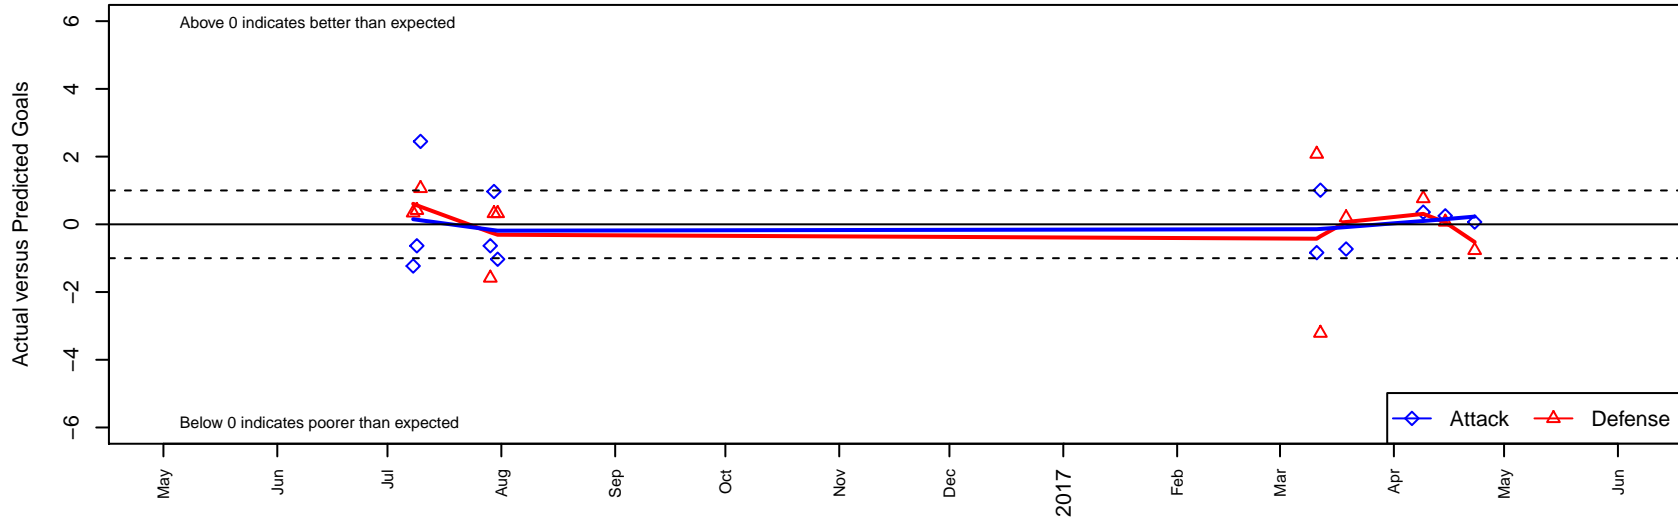

HSC Bayern Crusaders B01

Hillsboro SC
 Hillsboro, OR
 B01 total strength=1204
 attack=3.64 defense=4.52
 spr league = Win OYS B01 Div 1 Green

alt names used:
 HILLSBORO HSC U16 B
 HILLSBOROHSC B01 BAYERN CRUSADERS
 HSC 01B Bayern Crusaders
 HSC 01B Bayern Crusaders

Venues played:
 2016 PCU Summer Classic U15-U16 Red
 2016 Mt Hood Challenge U16 Silver/Bronze
 2016 Win OYS B01 Division 1 Green
 2016 OYS Presidents Cup B01

HSC Bayern Crusaders B01
 Dots are actual minus expected GF (blue circles) and GA (red triangles).
 Blue line is smoothed change in attack strength. Red is smoothed change in defense strength.

**attack and defense variance (black dot)
relative to other teams
and top 10 in region**

**attack and defense rating
relative to others at age
and all opponents in last 13 months**

**attack and defense rating
relative to others at age
and all opponents in last 13 months**

Performance relative to 13 month average

Performance relative to 13 month average

Distribution of opponents
 Red = Lose zone, Blue = Win zone, Green = Even
 Black line separates win/lose zones

lot. A=Neither has attack advantage, B=Opponent has both attack and defense advantage, C=Opponent has both attack and defense disadvantage, D=Both have