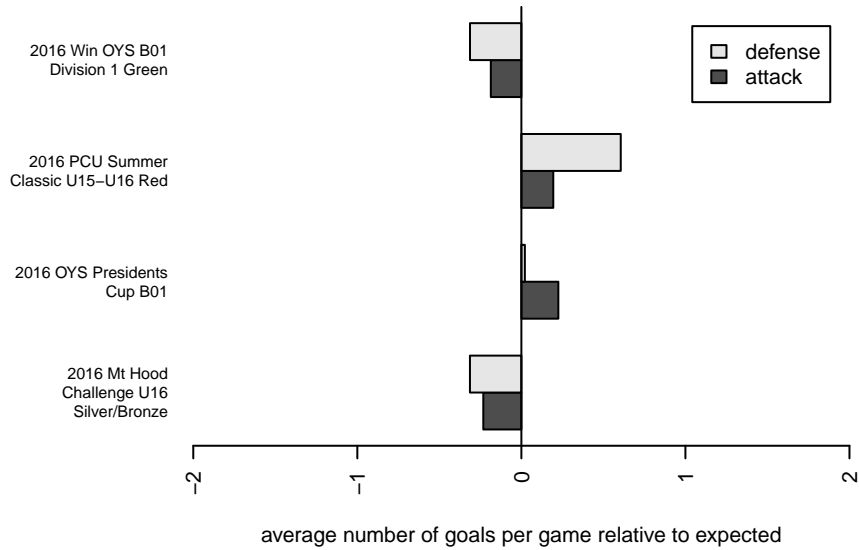

Venues played:
 2016 PCU Summer Classic U15-U16 Red
 2016 Mt Hood Challenge U16 Silver/Bronze
 2016 Win OYS B01 Division 1 Green
 2016 OYS Presidents Cup B01

HSC Bayern Crusaders B01
 Dots are actual minus expected GF (blue circles) and GA (red triangles).
 Blue line is smoothed change in attack strength. Red is smoothed change in defense strength.

**attack and defense variance (black dot)
relative to other teams
and top 10 in region**

**attack and defense rating
relative to others at age
and all opponents in last 13 months**

**attack and defense rating
relative to others at age
and all opponents in last 13 months**

Performance relative to 13 month average

Performance relative to 13 month average

Distribution of opponents
 Red = Lose zone, Blue = Win zone, Green = Even
 Black line separates win/lose zones

lot. A=Neither has attack advantage, B=Opponent has both attack and defense advantage, C=Opponent has both attack and defense disadvantage, D=Both have