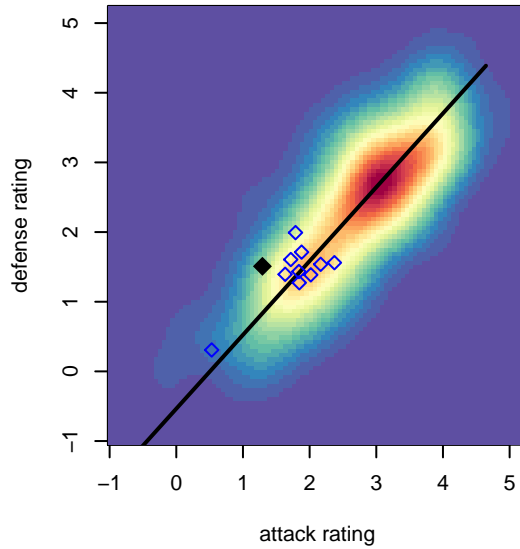

HSC Bayern Crusaders B01

Hillsboro SC
 Hillsboro, OR
 B01 total strength=1204
 attack=3.64 defense=4.52
 spr league = Win OYS B01 Div 1 Green

alt names used:
 HILLSBORO HSC U16 B
 HILLSBOROHSC B01 BAYERN CRUSADERS
 HSC 01B Bayern Crusaders
 HSC 01B Bayern Crusaders

Venues played:
 2016 PCU Summer Classic U15-U16 Red
 2016 Mt Hood Challenge U16 Silver/Bronze
 2016 Win OYS B01 Division 1 Green
 2016 OYS Presidents Cup B01

HSC Bayern Crusaders B01
 Dots are actual minus expected GF (blue circles) and GA (red triangles).
 Blue line is smoothed change in attack strength. Red is smoothed change in defense strength.

**attack and defense variance (black dot)
relative to other teams
and top 10 in region**

**attack and defense rating
relative to others at age
and all opponents in last 13 months**

**attack and defense rating
relative to others at age
and all opponents in last 13 months**

Performance relative to 13 month average

Performance relative to 13 month average

Distribution of opponents
 Red = Lose zone, Blue = Win zone, Green = Even
 Black line separates win/lose zones

lot. A=Neither has attack advantage, B=Opponent has both attack and defense advantage, C=Opponent has both attack and defense disadvantage, D=Both have