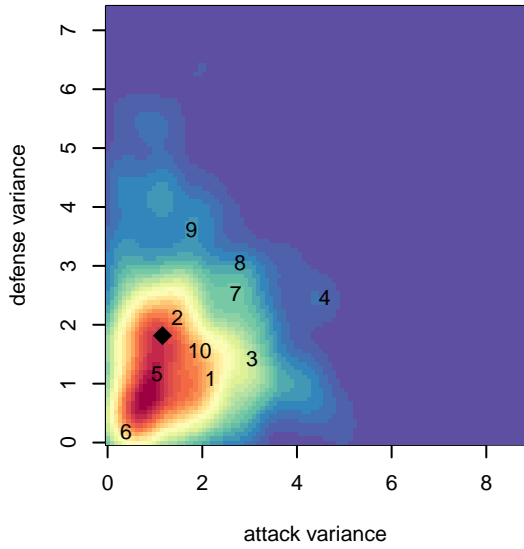

HSC Bayern Crusaders B01

Hillsboro SC
 Hillsboro, OR
 B01 total strength=1204
 attack=3.64 defense=4.52
 spr league = Win OYS B01 Div 1 Green

alt names used:
 HILLSBORO HSC U16 B
 HILLSBOROHSC B01 BAYERN CRUSADERS
 HSC 01B Bayern Crusaders
 HSC 01B Bayern Crusaders

Venues played:
 2016 PCU Summer Classic U15-U16 Red
 2016 Mt Hood Challenge U16 Silver/Bronze
 2016 Win OYS B01 Division 1 Green
 2016 OYS Presidents Cup B01

HSC Bayern Crusaders B01
 Dots are actual minus expected GF (blue circles) and GA (red triangles).
 Blue line is smoothed change in attack strength. Red is smoothed change in defense strength.

**attack and defense variance (black dot)
relative to other teams
and top 10 in region**

**attack and defense rating
relative to others at age
and all opponents in last 13 months**

**attack and defense rating
relative to others at age
and all opponents in last 13 months**

Performance relative to 13 month average

Performance relative to 13 month average

Distribution of opponents
 Red = Lose zone, Blue = Win zone, Green = Even
 Black line separates win/lose zones

lot. A=Neither has attack advantage, B=Opponent has both attack and defense advantage, C=Opponent has both attack and defense disadvantage, D=Both have