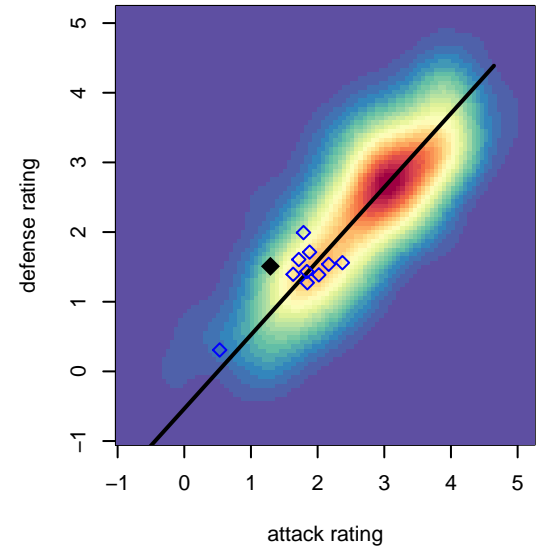

HSC Bayern Crusaders B01

Hillsboro SC
 Hillsboro, OR
 B01 total strength=1204
 attack=3.64 defense=4.52
 spr league = Win OYS B01 Div 1 Green

alt names used:
 HILLSBORO HSC U16 B
 HILLSBOROHSC B01 BAYERN CRUSADERS
 HSC 01B Bayern Crusaders
 HSC 01B Bayern Crusaders

Venues played:
 2016 PCU Summer Classic U15-U16 Red
 2016 Mt Hood Challenge U16 Silver/Bronze
 2016 Win OYS B01 Division 1 Green
 2016 OYS Presidents Cup B01

HSC Bayern Crusaders B01
 Dots are actual minus expected GF (blue circles) and GA (red triangles).
 Blue line is smoothed change in attack strength. Red is smoothed change in defense strength.

**attack and defense variance (black dot)
relative to other teams
and top 10 in region**

**attack and defense rating
relative to others at age
and all opponents in last 13 months**

**attack and defense rating
relative to others at age
and all opponents in last 13 months**

Performance relative to 13 month average

Performance relative to 13 month average

Distribution of opponents
 Red = Lose zone, Blue = Win zone, Green = Even
 Black line separates win/lose zones

lot. A=Neither has attack advantage, B=Opponent has both attack and defense advantage, C=Opponent has both attack and defense disadvantage, D=Both have